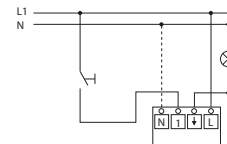

Optimum mounting height 2.5 m

Staircase monitoring no

Suitable for wireless transmission no

Remote operation yes

With remote control no

Suitable for ceiling mounting yes

Suitable for wall mounting no

6813-24/11UC-510

Mounting method	Flush mounted (plaster)
Connection type	Screwed terminal
Material	Plastic
Material quality	Thermoplastic
Halogen free	yes
Colour	White
Degree of protection (IP)	IP20
Voltage type	AC
Frequency	50 ... 60 Hz
Nominal voltage	230 V
Detection angle horizontal	
Response value luminosity	5 ... 1000 lx
Max. switching power	2300 W
Temperature	0 ... 35 °C
Number of switching zones	4